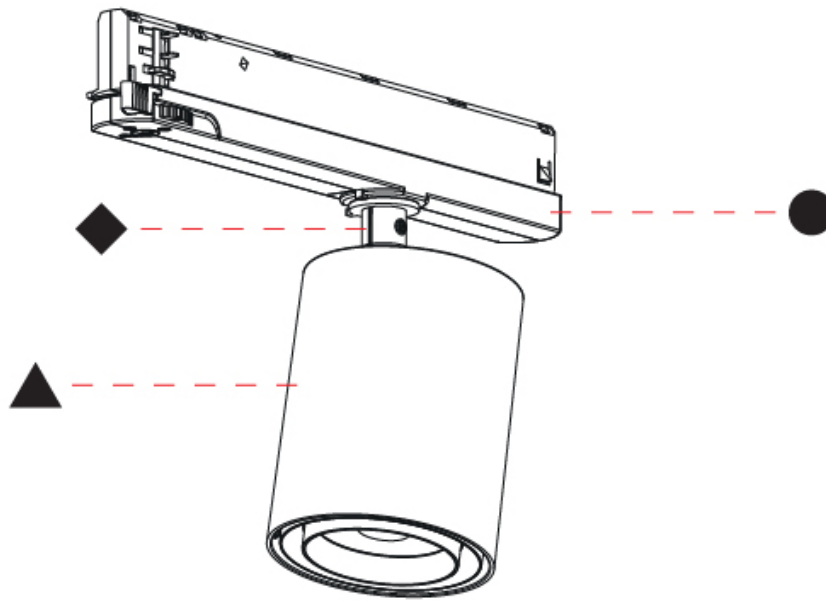

CENTRIQ IN FLEX TRACK

A3T221-

PROJECT	_____
TYPE	_____
SPECIFIER	_____
QUANTITY	_____
DATE	_____

A