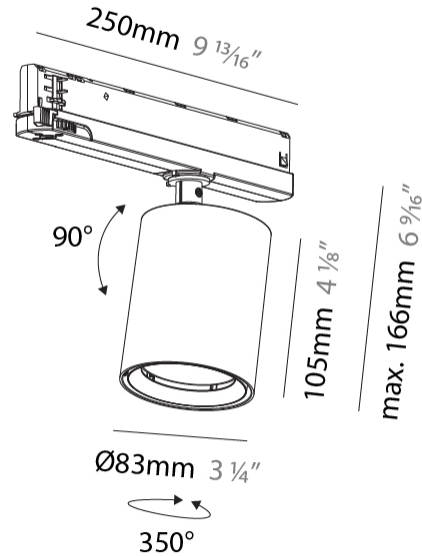

GENERAL

Series: Centriq
Subseries: Centriq In
Brand: Prolicht
Division: Architectural
Mounting Type: Track
Mounting Location: Ceiling
Subcategory: Spots

PHYSICAL

Shape: Cylinder
Diameter (mm): 83
Diameter (in): 3 1/4
Length (mm): 250
Length (in): 9 13/16
Height (mm): 166
Height (in): 6 9/16
Light Distribution: Adjustable / Direct
Weight (kg): 0.6
Fixture Finish: SSR / BKV / CWI / CRY / HAB / LAG / UFT / ITA / RUA / RUR / MIC / FTG / MYG / TWT / LOD / PUS / FRO / FUP / KIA / POP / BLS / SPG / MEY / GOH / GUM / CHC / COM / ABZ / JAG / OBR / MOS / ROR
Holder Finish: WHI / BLK
Accent Finish: SSR / BKV / CWI / CRY / HAB / LAG / UFT / ITA / RUA / RUR / MIC / FTG / MYG / TWT / LOD / PUS / FRO / FUP / KIA / POP / BLS / SPG / MEY / GOH / GUM / CHC / COM / ABZ / JAG
Fixture Material: Aluminum

ELECTRICAL

Lamp Type: LED (Zhaga Standard)
Input Wattage (W): 26
Total Output Wattage (W): 23.7
Dimming: Non-Dimmable / 0-10V Dimming
Driver Included: Yes
Driver Location: Integrated
Driver Type: Constant Current - 120Vac
Driver Class: Class 2
Input Voltage (V): 120

LED

Number of LEDs: 1
Color Temperature (°K): 2700 / 3000 / 3500 / 4000
Max. Delivered Lumen (lm): 1975 / 2056 / 2145 / 2245
Nominal Lumen (lm): 2429 / 2529 / 2638 / 2761
CRI: >90 CRI
Lamp Life (hrs): 50000

OPTICAL

Optic°: 12
Adjustability: Rotational 360°; Tilt 90° (±45°)

RATINGS AND CERTIFICATIONS

Certified By: Certified for North American Standards
IP rating: IP20